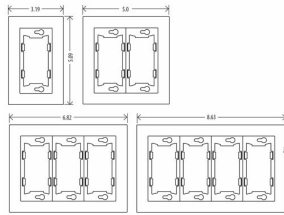

ALLURE™ DESIGNER WALLPLATES

Allure® Wallplate Frames
N/A

E17

Catalog #: A3000W

APPLICATIONS

Allure® wallplates cover outdated, mismatched receptacles; transforming them to a clean-line, sleek, contemporary look with no visible screws.
N/A

PRODUCT FEATURES

- Use one plate with different inserts to fit any combination of outlet or switch
- Quick and easy to install in under a minute with no electrical work
- Saves time and money by covering existing devices instead of replacing them
- Polycarbonate material resists wear and tear

GENERAL PRODUCT INFORMATION

Color: White

CONFIGURATION

Gangs: 3

PRODUCT MEASUREMENTS

Wt. Ea. (Lbs.): 0.152

PACKAGING

Package Type: Carded
 Minimum Pack Qty.: 3
 Std. Pkg.: 3
 Product UPC-A Labeled: Yes
 Weight (Lbs. Per/C): 15.20
 Ship Carton Length (in.): 15.75
 Ship Carton Width (in.): 13.58
 Ship Carton Height (in.): 12.99
 Ctn Weight (Lbs.): 17.35
 Pallet Qty: 3078.00
 UPC Number: 092326711234
 I2of5: 30092326711235